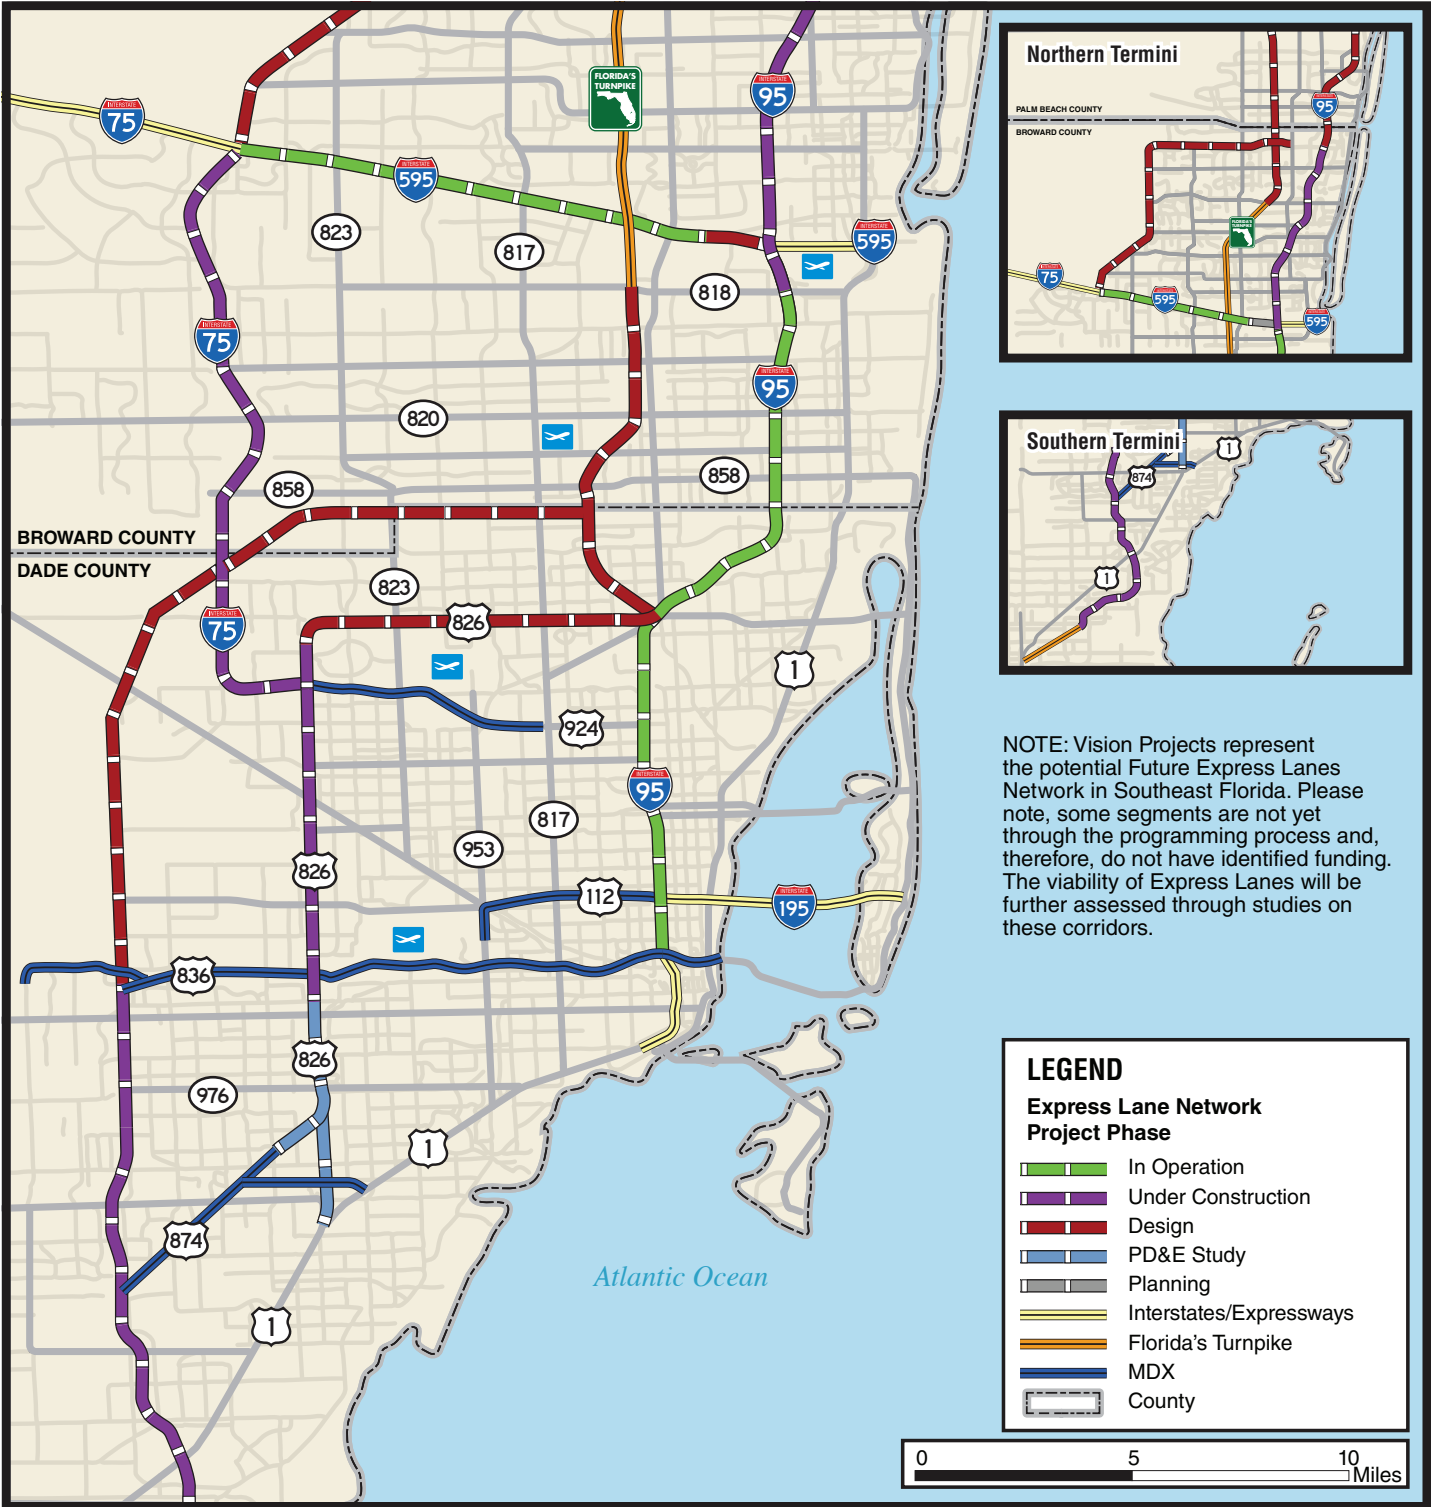

# SOUTH FLORIDA EXPRESS LANES NETWORK

NOTE: Vision Projects represent the potential Future Express Lanes Network in Southeast Florida. Please note, some segments are not yet through the programming process and, therefore, do not have identified funding. The viability of Express Lanes will be further assessed through studies on these corridors.

**Current Status of the Express Lanes Network – Last Updated February 24, 2017**

## SOUTHEAST FLORIDA EXPRESS LANES REGIONAL CONCEPT FOR TRANSPORTATION OPERATIONS

The South Florida Express Lanes Network is being developed to ensure that individual express lanes facilities/corridors function and operate seamlessly and reliably as a regional network.