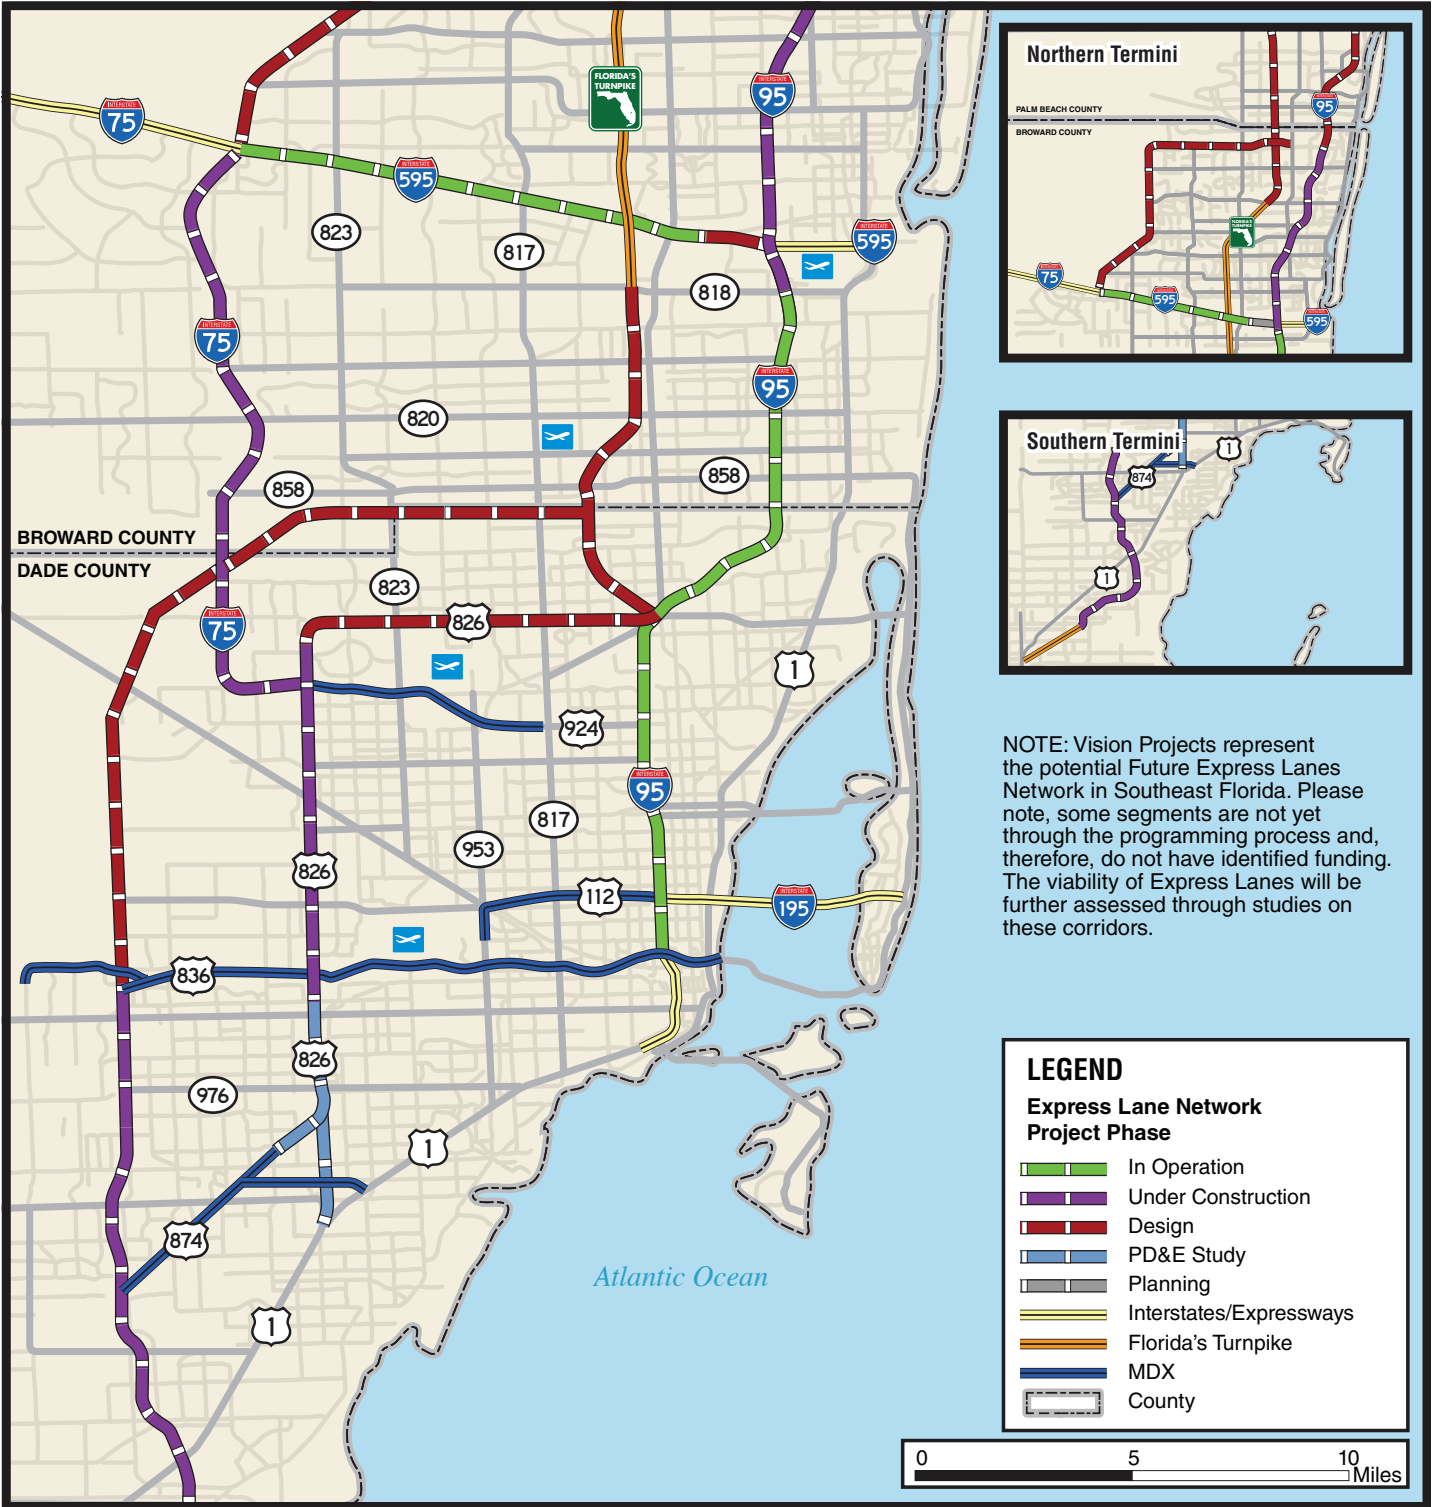

SOUTH FLORIDA EXPRESS LANES NETWORK

NOTE: Vision Projects represent the potential Future Express Lanes Network in Southeast Florida. Please note, some segments are not yet through the programming process and, therefore, do not have identified funding. The viability of Express Lanes will be further assessed through studies on these corridors.

Current Status of the Express Lanes Network – Last Updated February 24, 2017

SOUTHEAST FLORIDA EXPRESS LANES REGIONAL CONCEPT FOR TRANSPORTATION OPERATIONS

The South Florida Express Lanes Network is being developed to ensure that individual express lanes facilities/corridors function and operate seamlessly and reliably as a regional network.