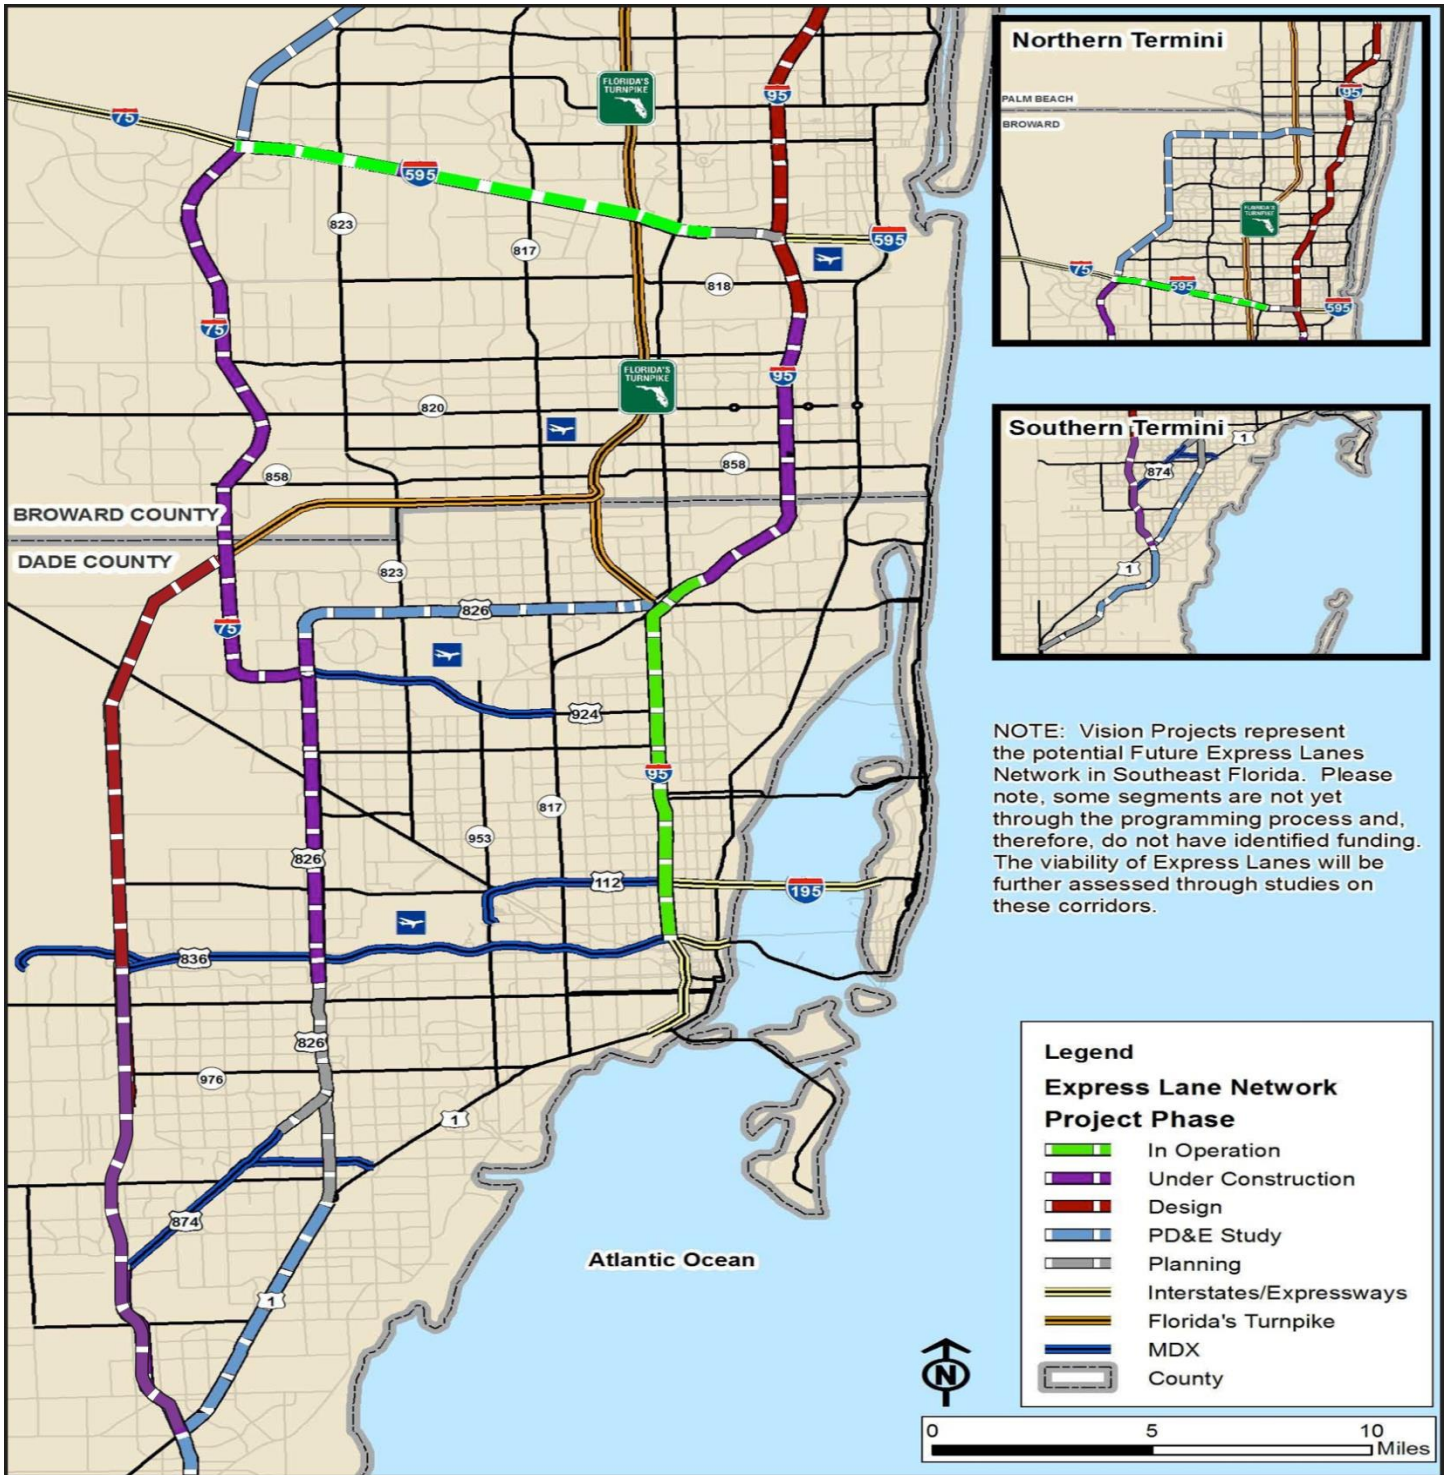

# SOUTH FLORIDA EXPRESS LANES NETWORK

**Current Status of the Express Lanes Network – Last Updated September 30, 2014**

## SOUTHEAST FLORIDA EXPRESS LANES REGIONAL CONCEPT FOR TRANSPORTATION OPERATIONS

The South Florida Express Lanes Network will be developed to ensure that individual express lanes facilities/corridors function and operate seamlessly and reliably as a regional network.