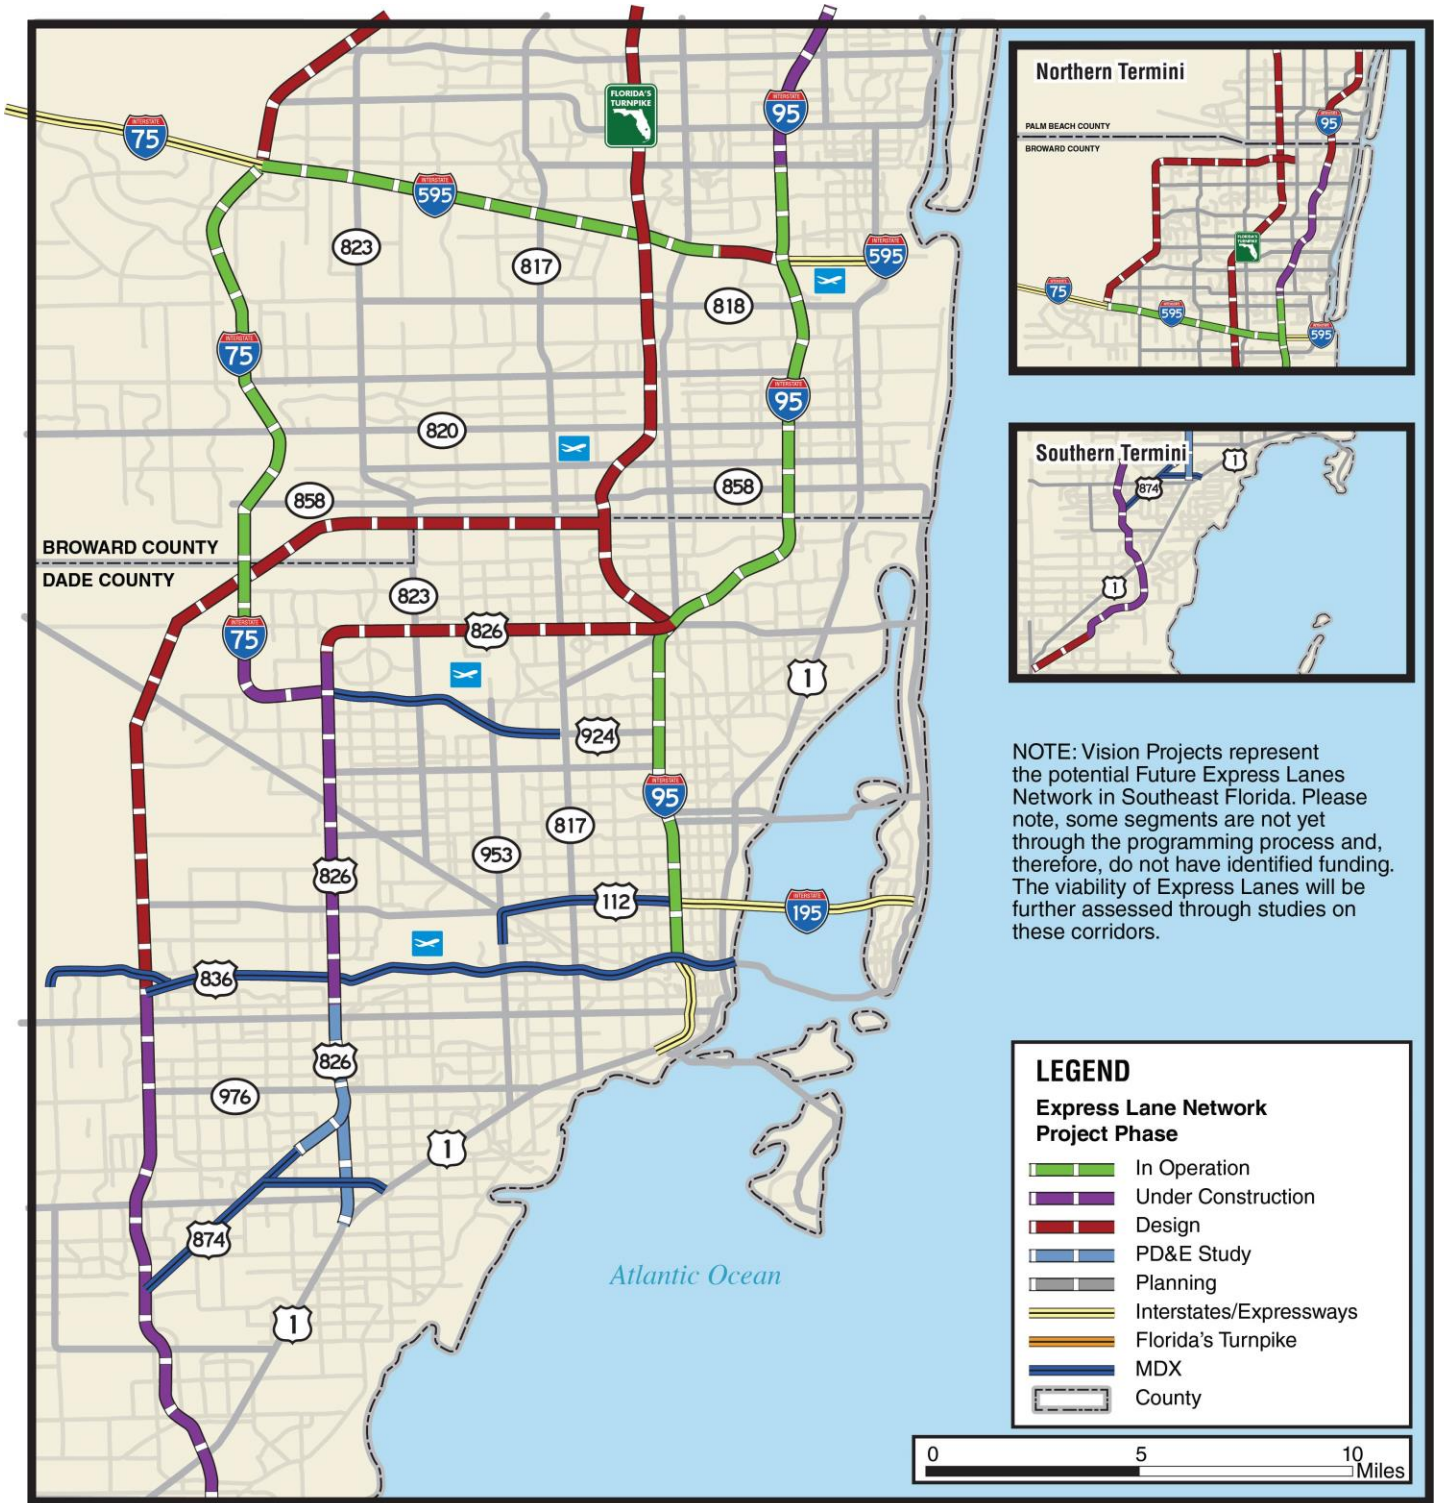

SOUTH FLORIDA EXPRESS LANES NETWORK

NOTE: Vision Projects represent the potential Future Express Lanes Network in Southeast Florida. Please note, some segments are not yet through the programming process and, therefore, do not have identified funding. The viability of Express Lanes will be further assessed through studies on these corridors.

Current Status of the Express Lanes Network – Last Updated April 12, 2018

SOUTHEAST FLORIDA EXPRESS LANES REGIONAL CONCEPT FOR TRANSPORTATION OPERATIONS

The South Florida Express Lanes Network is being developed to ensure that individual express lanes facilities/corridors function and operate seamlessly and reliably as a regional network.